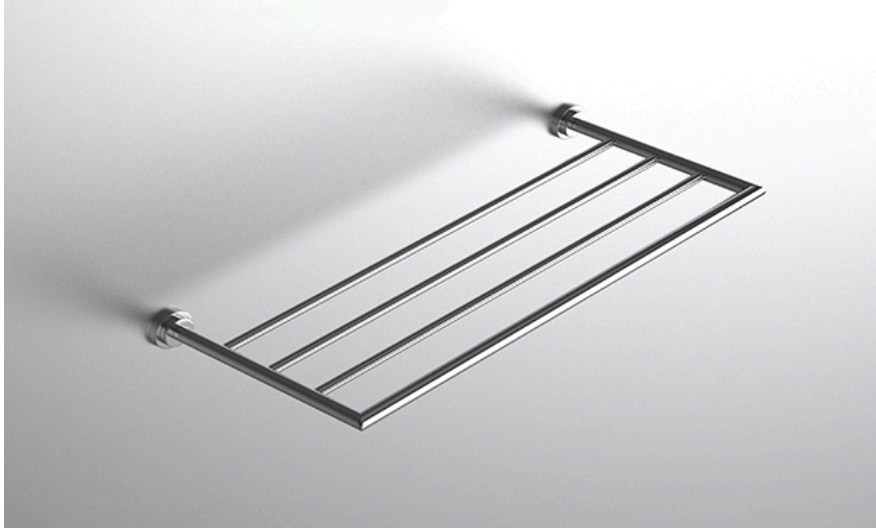

neelnox

LET
THERE
BE **DESIGN.**

FEATURES

- Premium 304 Grade Stainless Steel
- Solid Mount Construction
- Concealed Installation Hardware
- State of the art wall anchors included for installation on Dry wall or Tile

COLLECTION FORM CLASSIC

TOWEL RACK

Model	Product	Finishes Available
FMC-TRK24	Towel Rack	Multiple finishes available. Over 23 finishes to choose from.

FINISHES			
	Polished (-P)	Antique Copper (-ACOP)	Polished Gold (-PGLD)
	Brushed (-B)	Polished Brass (-PBRS)	Brushed Copper (-BCOP)
	Brushed Gold (-BGLD)	Matte White (-WHT)	Brushed Rose Gold (-BRGD)
	Matte Black (-BLK)	Brushed Modern Bronze (-BMBRZ)	Brushed Black (-BRBLK)
	Oil Rubbed Bronze (-ORB)	Glossy White (-GWHT)	Polished Black (-PBLK)
	Brushed Brass (-BBRS)	Polished Rose Gold (-PRGD)	Antique Nickel (-ANKL)
	Brushed Bronze (-BBRZ)	Unlacquered Brass (-UBRS)	Black Nickel (-NKBL)
	Antique Brass (-ABRS)	Polished Nickel (-PNKL)	

Dimensions in inches

FRONT

TOP

SIDE

NOTE: Dimensions subject to change without notice.